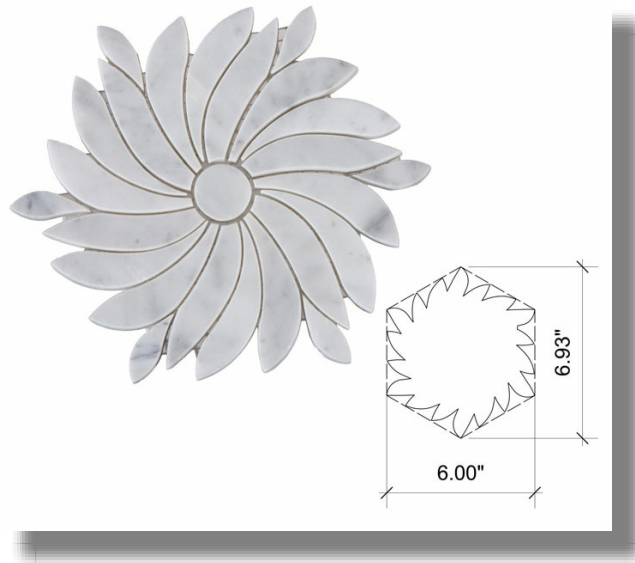

Cosa Marble Co.

info@cosamarble.com

www.cosamarble.com

Limelight: Carrara White

Carrara White

Style: Floors and Wall Patterns

ItmCd-E: WJLIMELIGHTCW

ItmCd-W: WJLIMELIGHTCW

Product Type: Floor and Wall Patterns

Color way: Carrara White

Size: 6.00" x 6.93"

Thickness: 3/8"

Coverage per Piece: .22 sf

Weight per Piece: 1.2 lbs

Customization: yes

Case Quantity: n/a