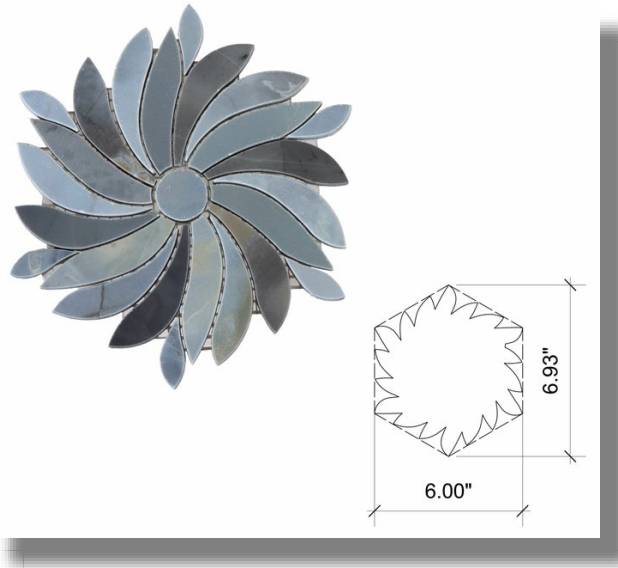

Cosa Marble Co.

info@cosamarble.com

www.cosamarble.com