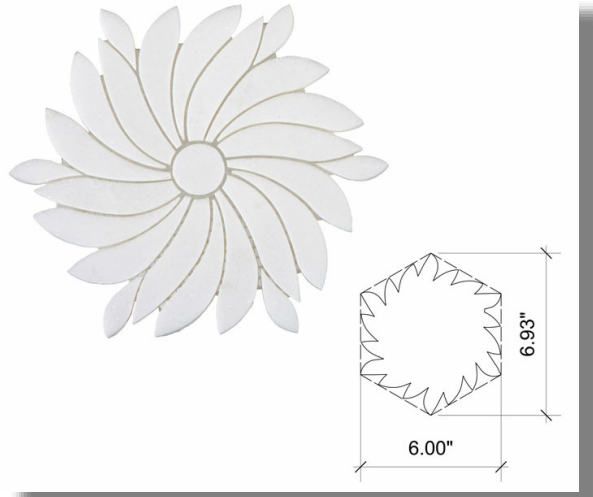

## Limelight: Thassos White

Thassos White

Style: Floors and Wall Patterns

ItmCd-E: WJLIMELIGHTTW

ItmCd-W: WJLIMELIGHTTW

Product Type: Floor and Wall Patterns

Color way: Thassos White

Size: 6.00" x 6.93"

Thickness: 3/8"

Coverage per Piece: .22 sf

Weight per Piece: 1.2 lbs

Customization: yes

Case Quantity: n/a