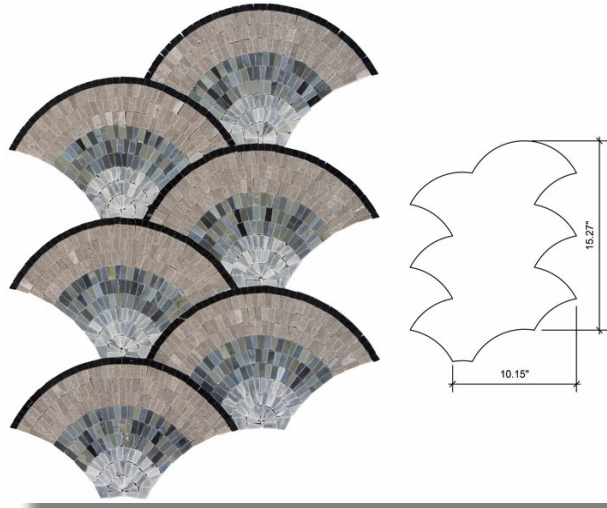

**Cosa Marble Co.**

info@cosamarble.com

www.cosamarble.com

Lisboa Cinderella Gray: CDG, MB, BD, EB  
Honed

Cinderella Gray, Montauk Blue, Bardiglio, Emperor's Black  
Honed

Style: Floors and Wall Patterns

ItmCd-E: MOSPLISBOACDG

ItmCd-W: MOSPLISBOACDG

Product Type: Floor and Wall Patterns

Color way: Cinderella Gray, Montauk Blue,  
Bardiglio, Emperor's Black Honed

Size: 10.15" x 15.27"

Thickness: 3/8"

Coverage per Piece: 1 sf

Weight per Piece: 5.8 lbs