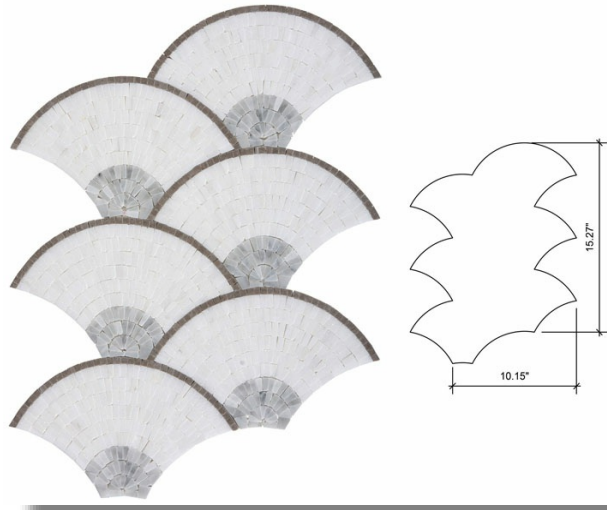

Cosa Marble Co.

info@cosamarble.com

www.cosamarble.com

Lisboa Thassos White: TW, CDG, CW

Thassos White, Cinderella Gray, Carrara White

Style: Floors and Wall Patterns

ItmCd-E: MOSPLISBOATW

ItmCd-W: MOSPLISBOATW

Product Type: Floor and Wall Patterns

Color way: Thassos White, Cinderella Gray,
Carrara White

Size: 10.15" x 15.27"

Thickness: 3/8"

Coverage per Piece: 1 sf

Weight per Piece: 5.8 lbs

Customization: yes

Case Quantity: n/a