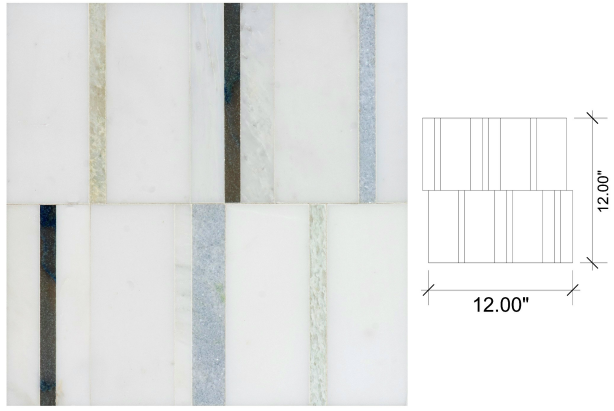

Cosa Marble Co.

info@cosamarble.com

www.cosamarble.com

Madison Blue

AW/AS/MG/BM/BC

Style: Floors and Wall Patterns

ItmCd-E: MOSPMADISONBLUE

ItmCd-W: MOSPMADISONBLUE

Product Type: Floor and Wall Patterns

Color way: Blue Celeste/Blue Macaubas/Ming

Green/Aurora White/Asian Statuary

Size: 12.00" x 12.00"

Thickness: 3/8"

Coverage per Piece: 1 sf

Weight per Piece: 5.35 lbs

Customization: yes