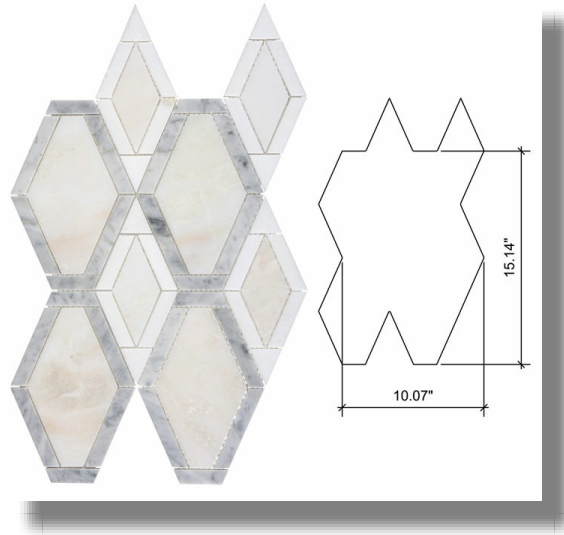

Cosa Marble Co.

info@cosamarble.com

www.cosamarble.com

Napoli Mystery White: MW, CW, TW

Mystery White, Carrara White, Thassos White

Style: Floors and Wall Patterns

ItmCd-E: WJNAPOLIMW

ItmCd-W: WJNAPOLIMW

Product Type: Floor and Wall Patterns

Color way: Mystery White, Carrara White,
Thassos White

Size: 10.07" x 15.14"

Thickness: 3/8"

Coverage per Piece: 1 sf

Weight per Piece: 5.8 lbs

Customization: yes

Case Quantity: n/a