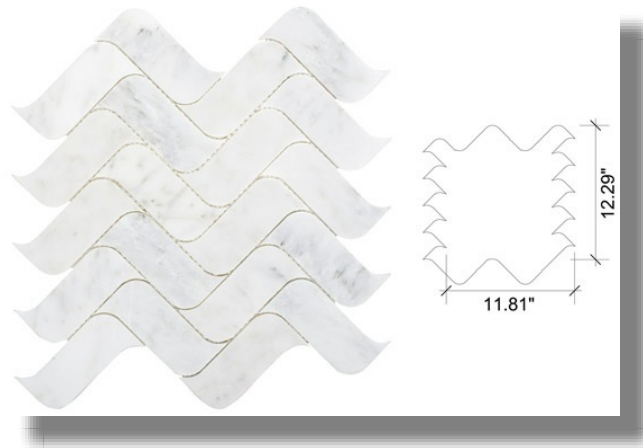

## Ripple Statuary

Asian Statuary

Style: Floors and Wall Patterns

ItmCd-E: WJRIPPLEAS

ItmCd-W: WJRIPPLEAS

Product Type: Floor and Wall Patterns

Color way: Asian Statuary

Size: 11.81" x 12.29"

Thickness: 3/8"

Coverage per Piece: 1 sf

Weight per Piece: 5.8 lbs

Customization: yes

Case Quantity: n/a