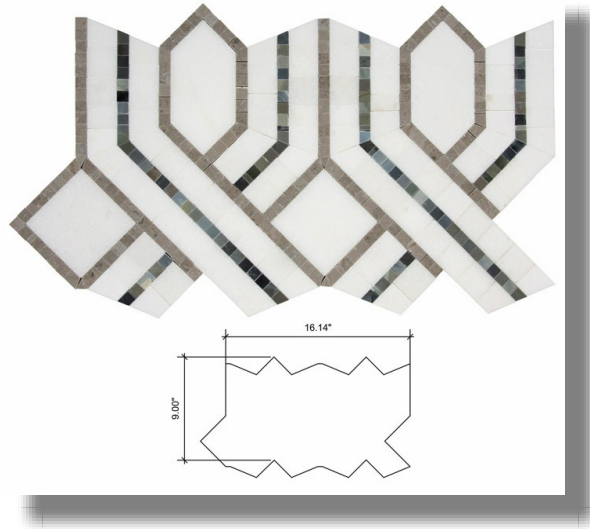

Cosa Marble Co.

info@cosamarble.com

www.cosamarble.com

Trellis Blue: TW, MB, CDG Honed

Thassos White, Montauk Blue, Cinderella Gray Honed.

Style: Floors and Wall Patterns

ItmCd-E: MOSPTRELLISBL

ItmCd-W: MOSPTRELLISBL

Product Type: Floor and Wall Patterns

Color way: Thassos White, Montauk Blue,
Cinderella Gray Honed.

Size: 16.14" x 9.00"

Thickness: 3/8"

Coverage per Piece: 1 sf

Weight per Piece: 5.8 lbs

Customization: yes