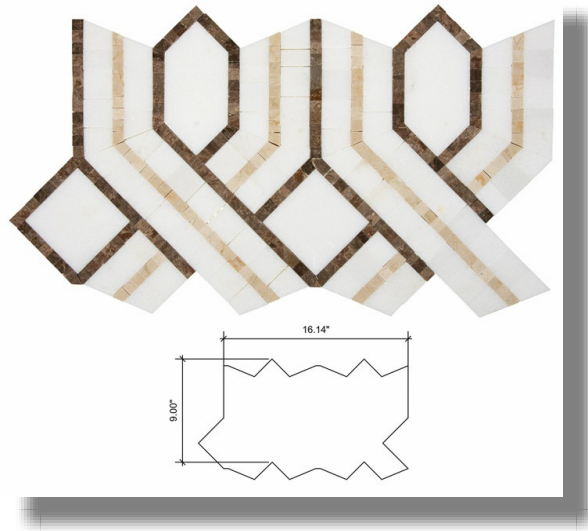

**Cosa Marble Co.**

info@cosamarble.com

www.cosamarble.com

**Trellis Crema Marfil: TW, CM, DG**

Thassos White, Crema Marfil, Dorian Gray

Style: Floors and Wall Patterns

ItmCd-E: MOSPTRELLISCM

ItmCd-W: MOSPTRELLISCM

Product Type: Floor and Wall Patterns

Color way: Thassos White, Crema Marfil, Dorian Gray

Size: 16.14" x9.00"

Thickness: 3/8"

Coverage per Piece: 1sf

Weight per Piece: 5.8 lbs

Customization: yes

Case Quantity: n/a