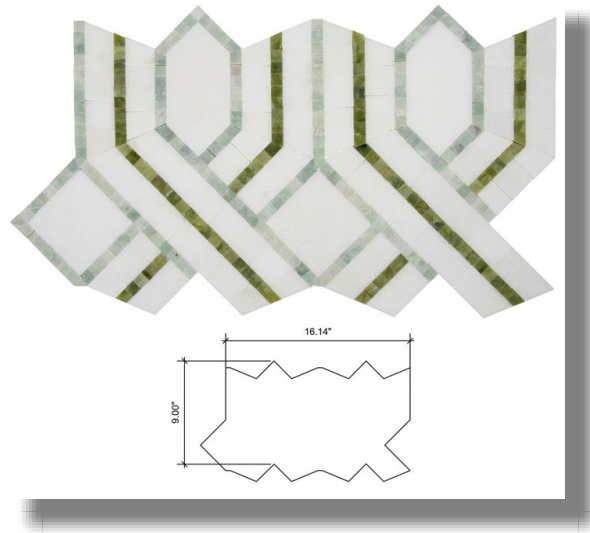

**Cosa Marble Co.**

info@cosamarble.com

www.cosamarble.com

**Trellis Ocean Green: TW, OG, MG**

Thassos White, Ocean Green, Ming Green

Style: Floors and Wall Patterns

ItmCd-E: MOSPTRELLISOG

ItmCd-W: MOSPTRELLISOG

Product Type: Floor and Wall Patterns

Color way: Thassos White, Ocean Green, Ming Green

Size: 16.14" x 9.00"

Thickness: 3/8"

Coverage per Piece: 1 sf

Weight per Piece: 5.8 lbs

Customization: yes

Case Quantity: n/a