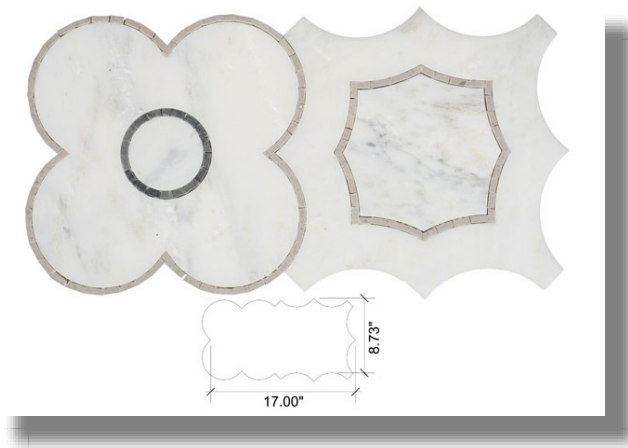

Cosa Marble Co.

info@cosamarble.com

www.cosamarble.com

Tulare AS/CDG/ZG

Asian Statuary/Cinderella Gray/Zen Gray

Style: Floors and Wall Patterns

ItmCd-E: WJTULAREASCDG

ItmCd-W: WJTULAREASCDG

Product Type: Floor and Wall Patterns

Color way: Asian Statuary/Cinderella Gray/Zen Gray

Size: 17.00" x 8.73"

Thickness: 3/8"

Coverage per Piece: 1 sf

Weight per Piece: 5.45 lbs

Customization: yes

Case Quantity: n/a