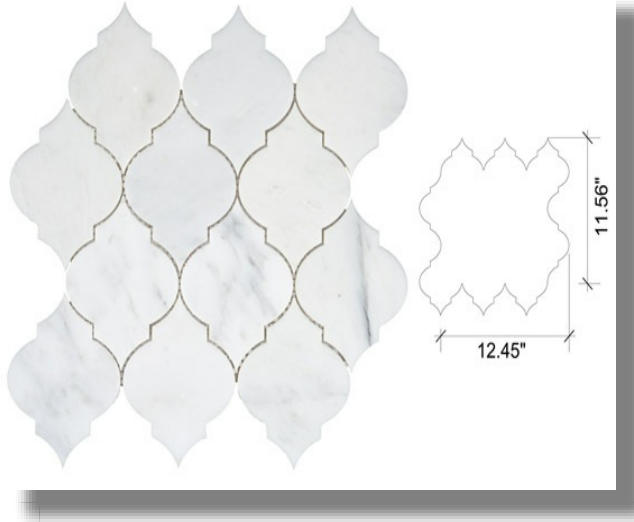

Cosa Marble Co.

info@cosamarble.com

www.cosamarble.com

Zara

Asian Statuary

Style: Floors and Wall Patterns

ItmCd-E: WJZARA

ItmCd-W: WJZARA

Product Type: Floor and Wall Patterns

Color way: Asian Statuary

Size: 12.45" x 11.56"

Thickness: 3/8"

Coverage per Piece: 1 sf

Weight per Piece: 5.35 lbs

Customization: yes

Case Quantity: n/a

APPLICATION:

INTERIOR FLOOR: YES

INTERIOR WALL: YES

EXTERIOR FLOOR: YES, NON FREEZE THAW

SHOWER FLOOR: YES

SHOWER WALL: YES

New Jersey: Phone (201) 678-9000 Fax (201) 678-2800 1 Donna Drive Wood-Ridge, NJ 07075
California: Phone (818) 364-8800 Fax (818) 364-8600 13040 San Fernando Road Sylmar, CA 91342