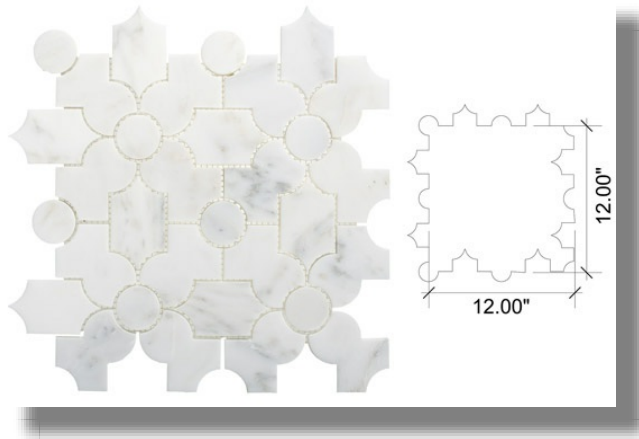

Cosa Marble Co.

info@cosamarble.com

www.cosamarble.com

Zelij

Asian Statuary

Style: Floors and Wall Patterns

ItmCd-E: WJZELIJSTAT

ItmCd-W: WJZELIJSTAT

Product Type: Floor and Wall Patterns

Color way: Asian Statuary

Size: 12" x 12"

Thickness: 3/8"

Coverage per Piece: 1 sf

Weight per Piece: 5.45 lbs

Customization: yes

Case Quantity: n/a