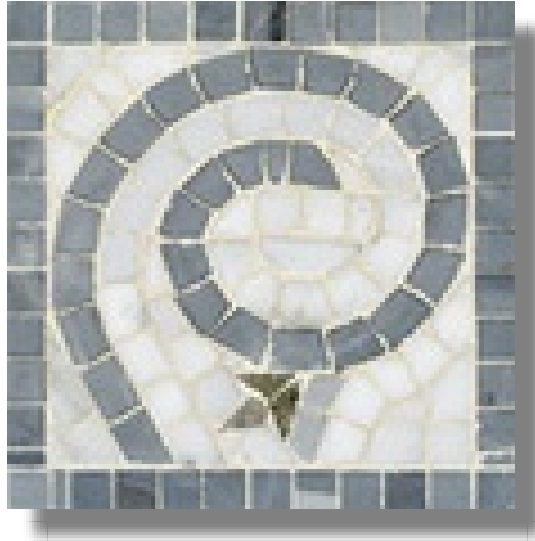

Cosa Marble Co.

info@cosamarble.com

www.cosamarble.com

Ornamental Noce Corner 4 1/2 x 4 1/2

Noce

Style: Intricate Mosaics

ItmCd-E: MOSPORNAMENTALC

ItmCd-W: MOSPORNAMENTALC

Product Type: Intricate Mosaics

Color way: Noce

Size: 4 1/2 x 4 1/2"

Thickness: 3/8"

Coverage per Piece: n/a

Weight per Piece: .66 lbs

Customization: yes

Case Quantity: n/a