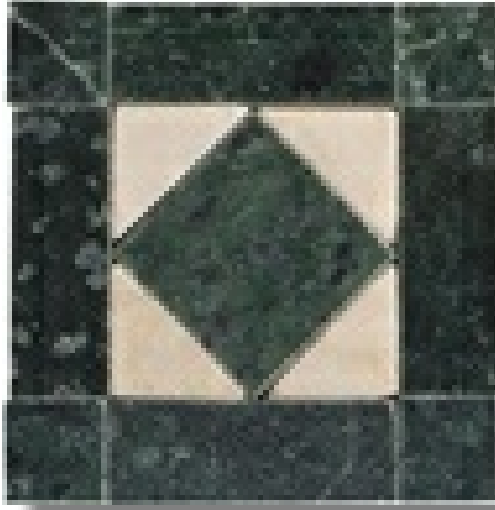

**Cosa Marble Co.**

info@cosamarble.com

www.cosamarble.com

102P Corner 3 x 3

verde jade, crema marfil

Style: Intricate Mosaics

ItmCd-E: MOSPGC 102PC

ItmCd-W: MOSPGC 102PC

Product Type: Intricate Mosaics

Color way: verde jade, crema marfil

Size: 3 x 3"

Thickness: 3/8"

Coverage per Piece: n/a

Weight per Piece: .16 lbs

Customization: yes

Case Quantity: n/a