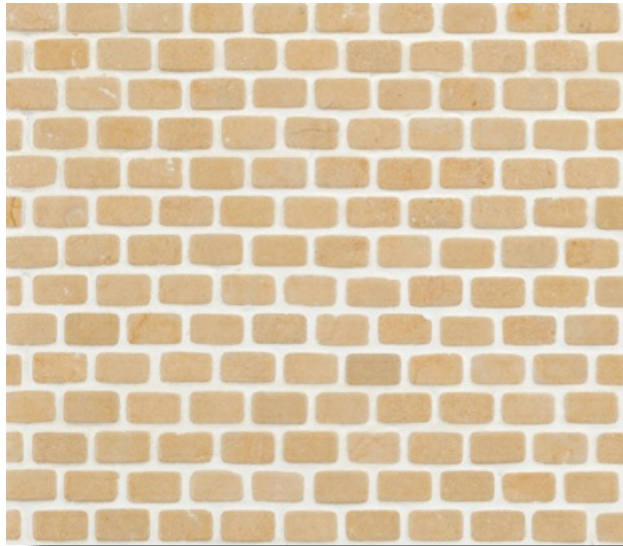

Cosa Marble Co.

info@cosamarble.com

www.cosamarble.com

3/8 x 5/8 Tumbled

Jerusalem Gold (Ramone)

Style: Limestone

ItmCd-E: MOSPJG BRICKTUM

ItmCd-W: MOSPJG BRICKTUM

Product Type: Mosaics

Color way: Jerusalem Gold (Ramone)

Size: 12 x 12"

Thickness: 3/8"

Coverage per Piece: 1 sf

Weight per Piece: 4 lbs

Customization: yes

Case Quantity: n/a