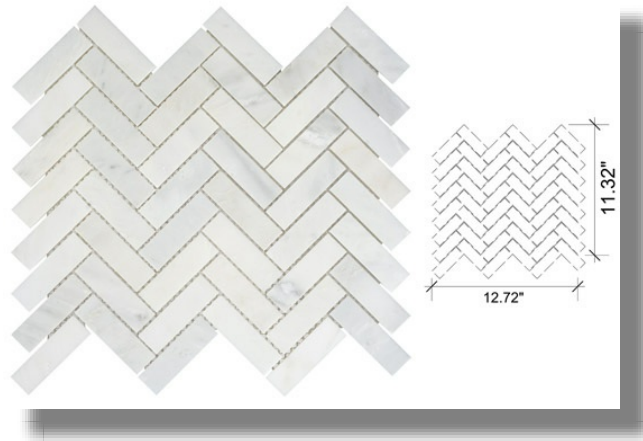

Cosa Marble Co.

info@cosamarble.com

www.cosamarble.com

1 x 3 Herringbone Polished

Asian statuary

Style: Stone Tiles

ItmCd-E: MOSPWC HERR

ItmCd-W: MOSPWC HERR

Product Type: Mosaics

Color way: Asian statuary

Size: 12 x 12"

Thickness: 3/8"

Coverage per Piece: 1 sf

Weight per Piece: 4.5 lbs

Customization: yes

Case Quantity: n/a