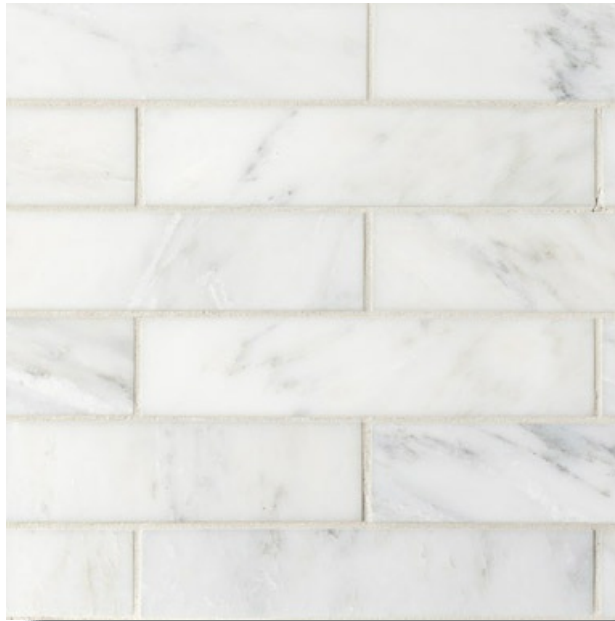

Cosa Marble Co.

info@cosamarble.com

www.cosamarble.com

2 x 9 Honed

Asian Statuary

Style: Marble

ItmCd-E: NJPAS260

ItmCd-W: NJPAS260

Product Type: Tiles

Color way: Asian statuary

Size: 2 x 9"

Coverage per Piece: .125

Weight per Piece: .75 lb

Customization: yes

Case Quantity: n/a

APPLICATION: