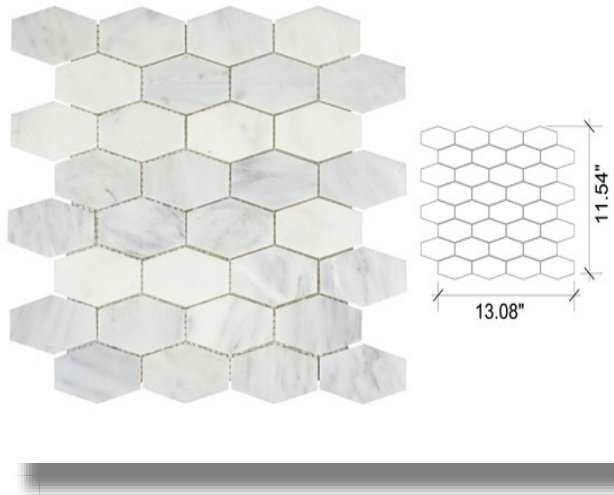

## Elongated Hexagon Honed

Asian Statuary

Style: Marble

ItmCd-E: MOSPWCELONGHEX

ItmCd-W: MOSPWCELONGHEX

Product Type: Mosaics

Color way: Asian statuary

Size: 12 x 12"

Thickness: 3/8"

Coverage per Piece: 1 sf

Weight per Piece: 5.25 lbs

Customization: yes

Case Quantity: n/a