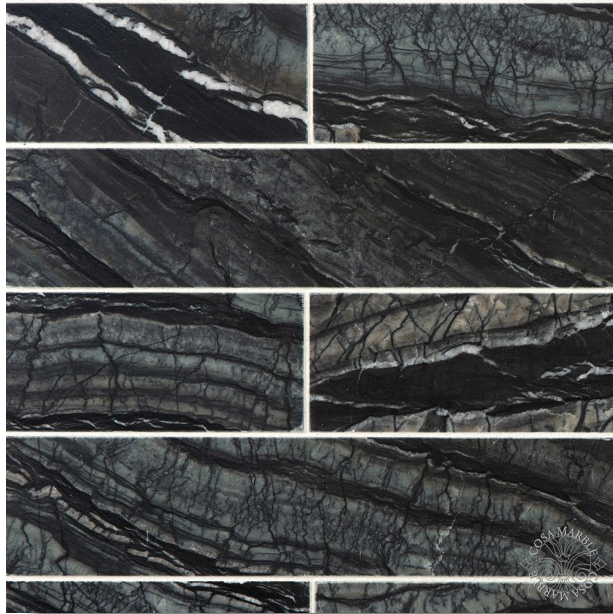

**Cosa Marble Co.**

info@cosamarble.com

www.cosamarble.com

2 x 9 Polished

Black Forest

Style: Marble

---

ItmCd-E: NJPBF2

---

ItmCd-W: NJPBF2

---

Product Type: Tiles

---

Color way: Black Forest

---

Size: 2 X 9"

---

Thickness: 3/8"

---

Coverage per Piece: .125 SF

---

Weight per Piece: .65 lbs

---

Customization: yes