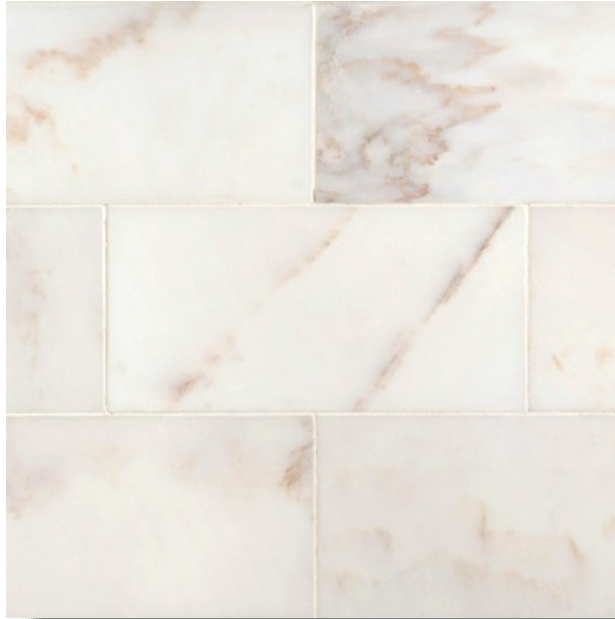

Cosa Marble Co.

info@cosamarble.com

www.cosamarble.com

6 x 12 honed

Calacatta Monet

Style: Marble

ItmCd-E: NJPCA50

ItmCd-W: NJPCA50

Product Type: Tiles

Color way: Calacatta Monet

Size: 6 x 12"

Thickness: 3/8"

Coverage per Piece: .5 sf

Weight per Piece: 2.70 lbs

Customization: yes

Case Quantity: n/a