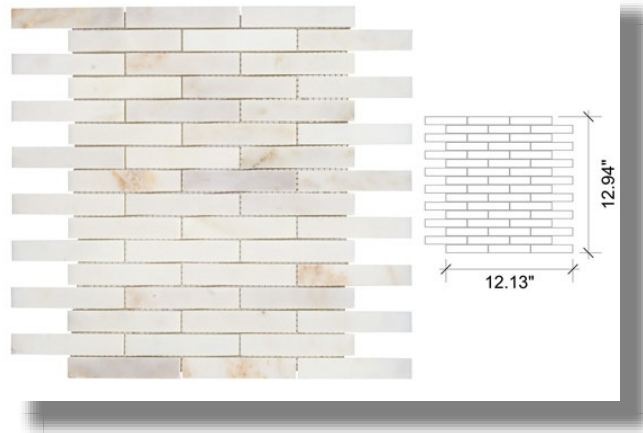

Cosa Marble Co.

info@cosamarble.com

www.cosamarble.com