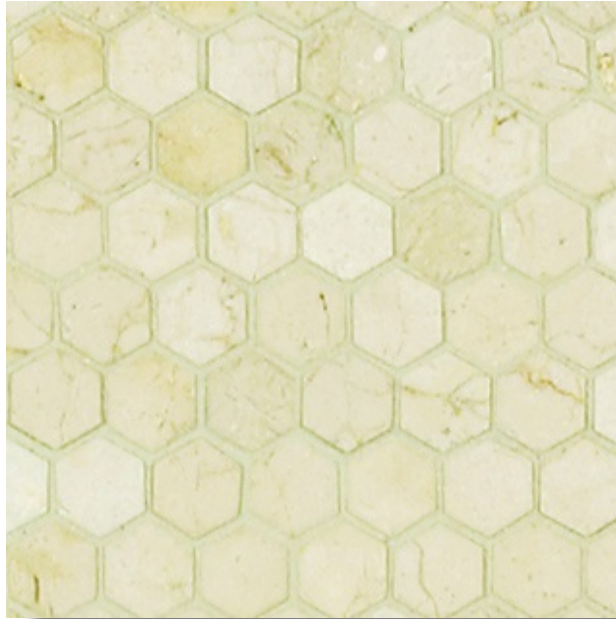

Cosa Marble Co.

info@cosamarble.com

www.cosamarble.com

1" Hexagon Polished

Crema Marfil

Style: Marble

ItmCd-E: MOSPCM HEX 1x1

ItmCd-W: MOSPCM HEX 1x1

Product Type: Mosaics

Color way: Crema Marfil

Size: 12 x 12"

Thickness: 3/8"

Weight per Piece: 4 lbs

Customization: yes

Case Quantity: n/a

APPLICATION: