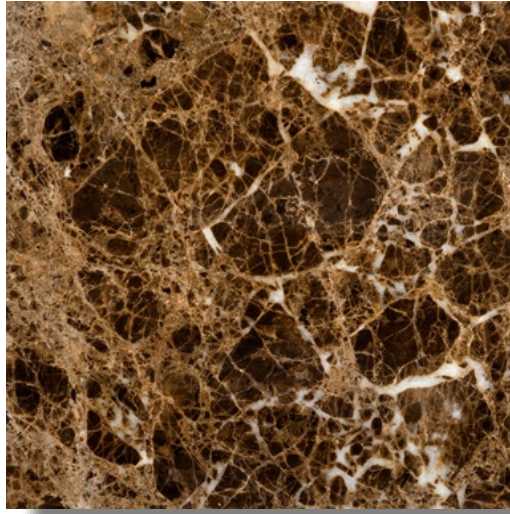

**Cosa Marble Co.**

info@cosamarble.com

www.cosamarble.com

12 x 12 Polished

Emperador Brown (Dark)

Style: Marble

ItmCd-E: NJPEBR1

ItmCd-W: NJPEBR1

Product Type: Tiles

Color way: Emperador Brown (Dark)

Size: 12 x 12"

Thickness: 3/8"

Coverage per Piece: 1 sf

Weight per Piece: 5 lbs

Customization: yes

Case Quantity: n/a