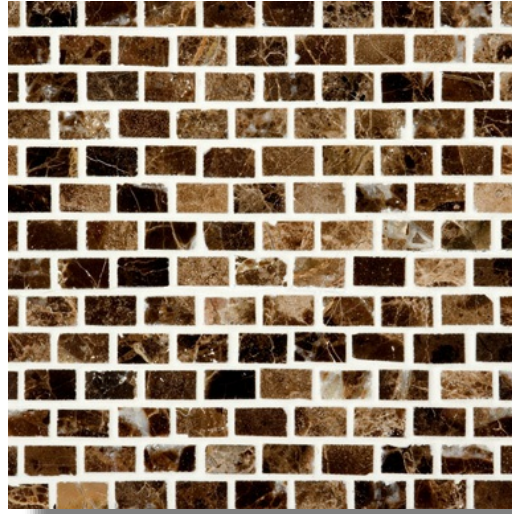

Cosa Marble Co.

info@cosamarble.com

www.cosamarble.com

3/8 x 5/8 Polished

Emperador Brown (Dark)

Style: Marble

ItmCd-E: MOSPEMPBRBR

ItmCd-W: MOSPEMPBRBR

Product Type: Mosaics

Color way: Emperador Brown (Dark)

Size: 12 x 12"

Thickness: 3/8"

Coverage per Piece: 1 sf

Weight per Piece: 5 lbs

Customization: yes

Case Quantity: n/a