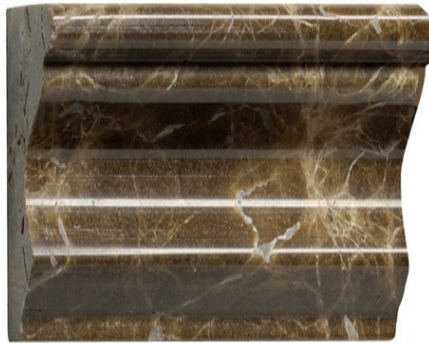

Cosa Marble Co.

info@cosamarble.com

www.cosamarble.com

Cornice 2 x 12 Polished

Emperador Brown (Dark)

Style: Marble

ItmCd-E: MOSPEMPOGEE

ItmCd-W: MOSPEMPOGEE

Product Type: Moldings

Color way: Emperador Brown (Dark)

Size: 2 x 12"

Thickness: n/a

Coverage per Piece: n/a

Weight per Piece: 2 lbs

Customization: no

Case Quantity: n/a