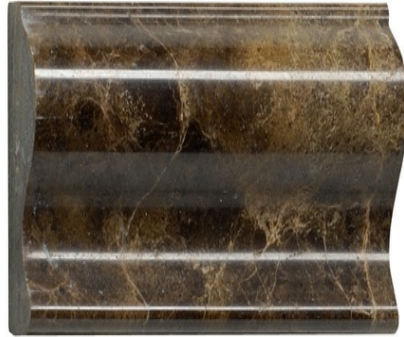

## Ogee 2 x 12 Polished

Emperador Brown (Dark)

Style: Marble

ItmCd-E: MOSPEMPCORN

ItmCd-W: MOSPEMPCORN

Product Type: Moldings

Color way: Emperador Brown (Dark)

Size: 2 x 12"

Thickness: n/a

Coverage per Piece: n/a

Weight per Piece: 2 lbs

Customization: no

Case Quantity: n/a