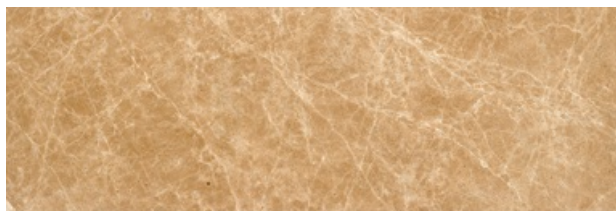

Cosa Marble Co.

info@cosamarble.com

www.cosamarble.com

6 x 18 Polished

Emperador Brown (light)

Style: Stone Tiles

ItmCd-E: NJPLE4

ItmCd-W: NJPLE4

Product Type: Tiles

Color way: Emperador Brown (light)

Size: 6 x 18"

Coverage per Piece: .75

Weight per Piece: 5 lbs

Customization: yes

Case Quantity: n/a

APPLICATION: