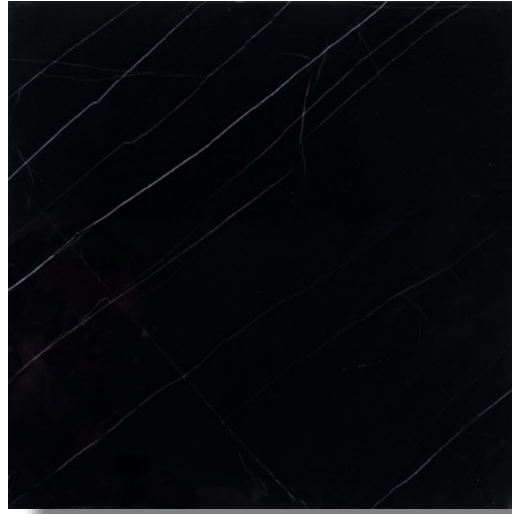

Cosa Marble Co.

info@cosamarble.com

www.cosamarble.com

12 x 12 Polished

Emperor's Black

Style: Marble

ItmCd-E: NJPEB1

ItmCd-W: NJPEB1

Product Type: Tiles

Color way: Emperor's Black

Size: 12 x 12"

Thickness: 3/8"

Coverage per Piece: 1 sf

Weight per Piece: 5.5 lbs

Customization: yes

Case Quantity: n/a