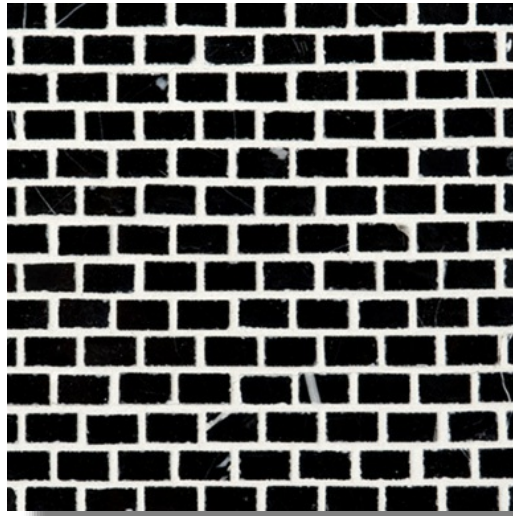

Cosa Marble Co.

info@cosamarble.com

www.cosamarble.com

3/8 x 5/8 Polished

Emperor's Black

Style: Marble

ItmCd-E: MOSPEB BRICK

ItmCd-W: MOSPEB BRICK

Product Type: Mosaics

Color way: Emperor's Black

Size: 12 x 12"

Thickness: 3/8"

Coverage per Piece: 1 sf

Weight per Piece: 5 lbs

Customization: yes

Case Quantity: n/a