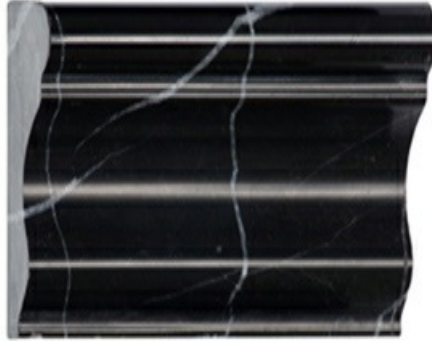

## Cornice 2 x 12 Polished

Emperor's Black

Style: Marble

ItmCd-E: MOSPEB CORN

ItmCd-W: MOSPEB CORN

Product Type: Moldings

Color way: Emperor's Black

Size: 2 x 12"