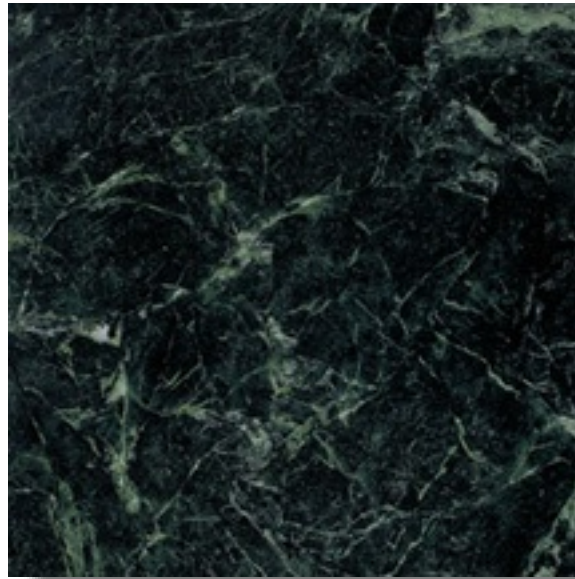

Cosa Marble Co.

info@cosamarble.com

www.cosamarble.com

2CM Slabs Polished

Empress Green

Style: Stone Tiles

ItmCd-E: NJPEG3

ItmCd-W: NJPEG3

Product Type: Tiles

Color way: Empress Green

Size: n/a

Thickness: 2 cm

Coverage per Piece: n/a

Weight per Piece: apx 12 lbs per sf

Customization: no

Case Quantity: n/a