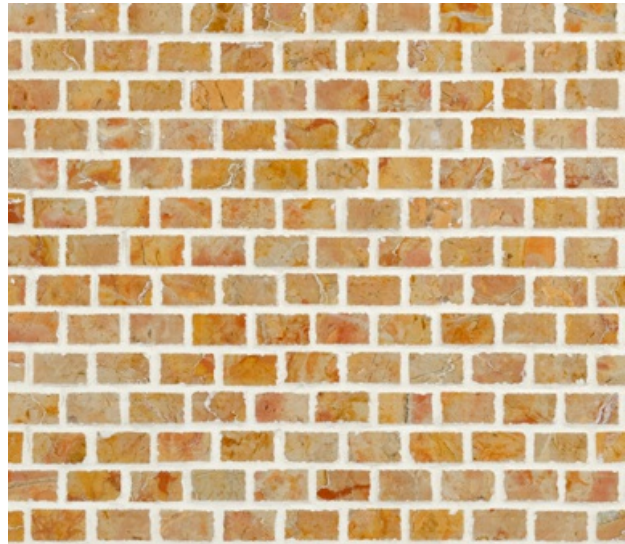

Cosa Marble Co.

info@cosamarble.com

www.cosamarble.com

Giallo Reale 3/8 x 5/8 Polished

Style: Discontinued

ItmCd-E: MOSPGR BRICKPOL

ItmCd-W: MOSPGR BRICKPOL

Product Type: Discontinued

Color way: Giallo Reale

Size: 12 x 12"

Thickness: 3/8"

Coverage per Piece: 1 sf

Weight per Piece: 4 lbs

Customization: yes

Case Quantity: n/a

APPLICATION: