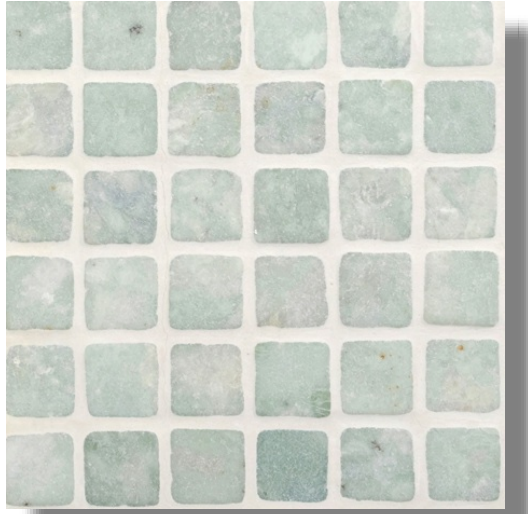

Cosa Marble Co.

info@cosamarble.com

www.cosamarble.com

3/4 x 3/4 Tumbled

Ming Green

Style: Marble

ItmCd-E: MOSPMG SQUARETU

ItmCd-W: MOSPMG SQUARETU

Product Type: Mosaics

Color way: Ming Green

Size: 12 x 12"

Thickness: 3/8"

Coverage per Piece: 1 sf

Weight per Piece: 5 lbs

Customization: yes

Case Quantity: n/a