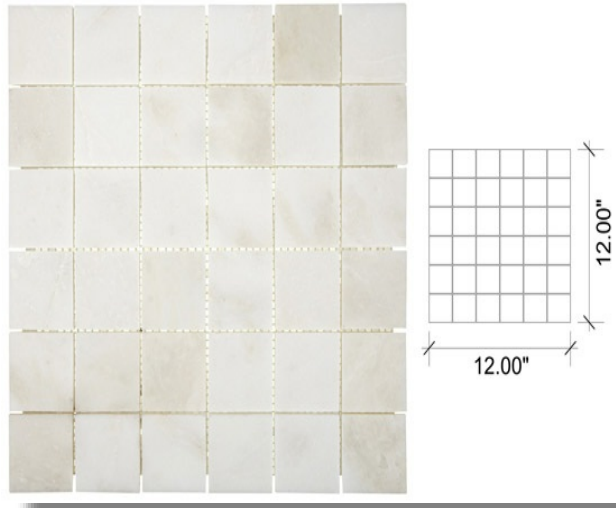

Cosa Marble Co.

info@cosamarble.com

www.cosamarble.com

2 x 2 Honed

Mystery White (Bianco Rhino)

Style: Marble

ItmCd-E: MOSPMW2X2HON

ItmCd-W: MOSPMW2X2HON

Product Type: Mosaics

Color way: Mystery White (Bianco Rhino)

Size: 12 X 12"

Thickness: 3/8"

Coverage per Piece: 1 sf

Weight per Piece: 5 LBS

Customization: yes

Case Quantity: N/A