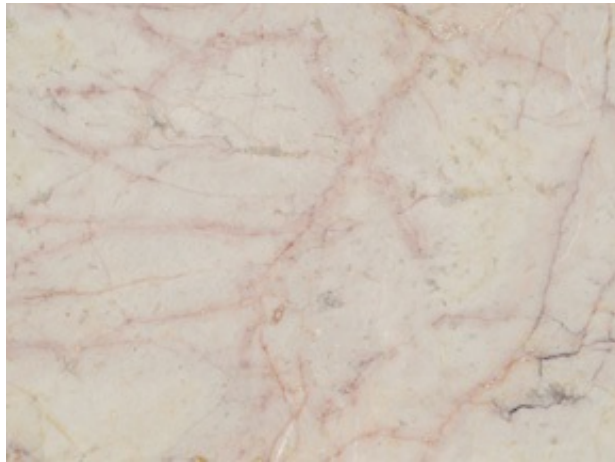

Cosa Marble Co.

info@cosamarble.com

www.cosamarble.com

2CM Slabs Polished

New Dove Pink

Style: Marble

ItmCd-E: NJPNDP3

ItmCd-W: NJPNDP3

Product Type: Tiles

Color way: New Dove Pink

Size: n/a

Thickness: 2 cm

Coverage per Piece: n/a

Weight per Piece: apx 12 lbs per sf

Customization: no

Case Quantity: n/a