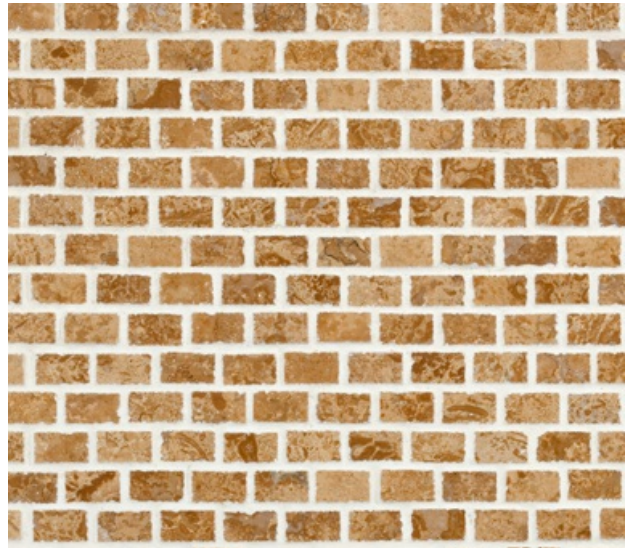

## Noce Travertine 3/8 x 5/8 Polished

Noce Travertine

Style: Discontinued

ItmCd-E: MOSPNT BRICKPOL

ItmCd-W: MOSPNT BRICKPOL

Product Type: Discontinued

Color way: Noce Travertine

Size: 12 x 12"

Thickness: 3/8"

Coverage per Piece: 1 sf

Weight per Piece: 4 lbs

Customization: yes

Case Quantity: n/a