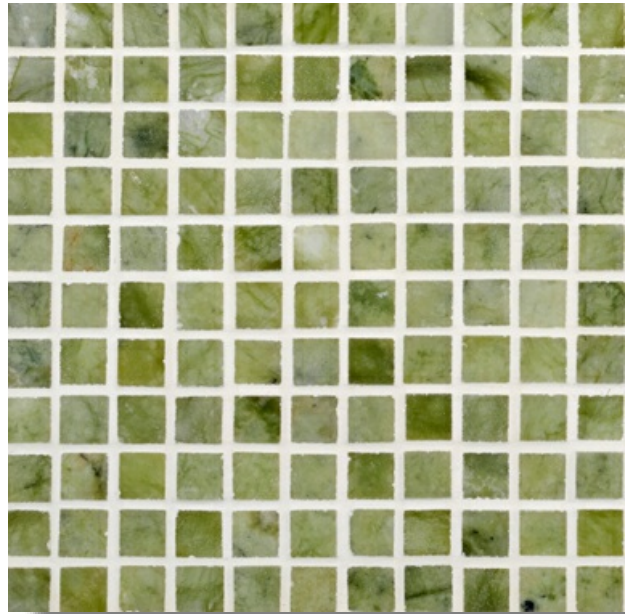

Cosa Marble Co.

info@cosamarble.com

www.cosamarble.com

1/2 x 1/2 Polished

Ocean Green

Style: Marble

ItmCd-E: MOSPOG SQUARE P

ItmCd-W: MOSPOG SQUARE P

Product Type: Mosaics

Color way: Ocean Green

Size: 12 x1 2"

Thickness: 3/8"

Coverage per Piece: 1 sf

Weight per Piece: 5.3 lbs

Customization: no

Case Quantity: n/a