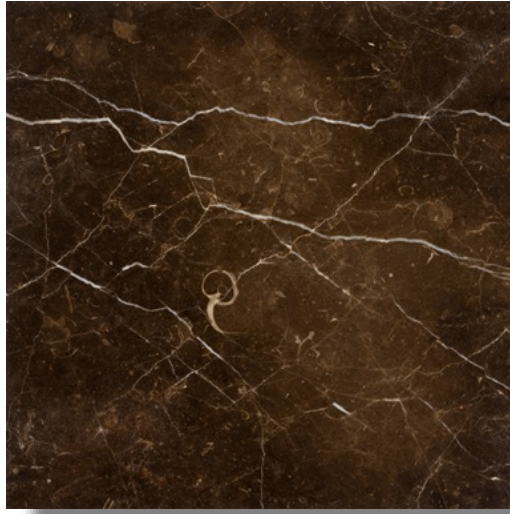

Cosa Marble Co.

info@cosamarble.com

www.cosamarble.com

12 x 12 Polished

Orient St Laurent

Style: Marble

ItmCd-E: NJPOSL1

ItmCd-W: NJPOSL1

Product Type: Tiles

Color way: Orient St Laurent

Size: 12 x 12"

Thickness: 3/8"

Coverage per Piece: 1 sf

Weight per Piece: 6 lbs

Customization: yes

Case Quantity: n/a