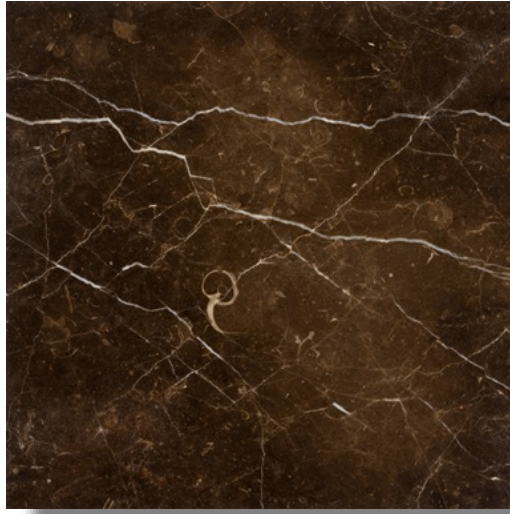

Cosa Marble Co.

info@cosamarble.com

www.cosamarble.com

18 x 18 Polished

Orient St Laurent

Style: Marble

ItmCd-E: NJPOSL2

ItmCd-W: NJPOSL2

Product Type: Tiles

Color way: Orient St Laurent

Size: n/a

Thickness: 3/8"

Coverage per Piece: 2.25 sf

Weight per Piece: 18 lbs

Customization: n/a

Case Quantity: n/a