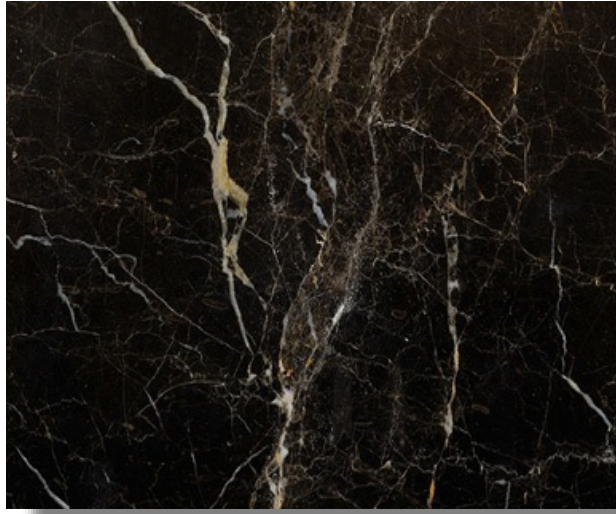

Cosa Marble Co.

info@cosamarble.com

www.cosamarble.com

2CM Polished Slab

Orient St Laurent

Style: Marble

ItmCd-E: NJPOSL3

ItmCd-W: NJPOSL3

Product Type: Tiles

Color way: Orient St Laurent

Size: N/A

Thickness: 2 CM

Coverage per Piece: N/A

Weight per Piece: apx 12 lbs per sf

Customization: yes

Case Quantity: n/a