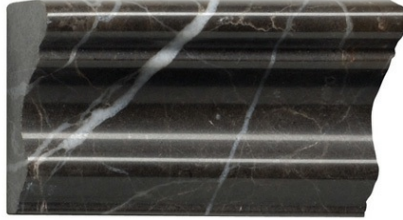

Cosa Marble Co.

info@cosamarble.com

www.cosamarble.com

Cornice 2 x 12 Polished

Oriental St Laurent

Style: Marble

ItmCd-E: MOSPOSLCORN

ItmCd-W: MOSPOSLCORN

Product Type: Moldings

Color way: Oriental St Laurent

Size: 2 x 12"

Thickness: n/a

Coverage per Piece: n/a

Weight per Piece: 2 lbs

Customization: no

Case Quantity: n/a