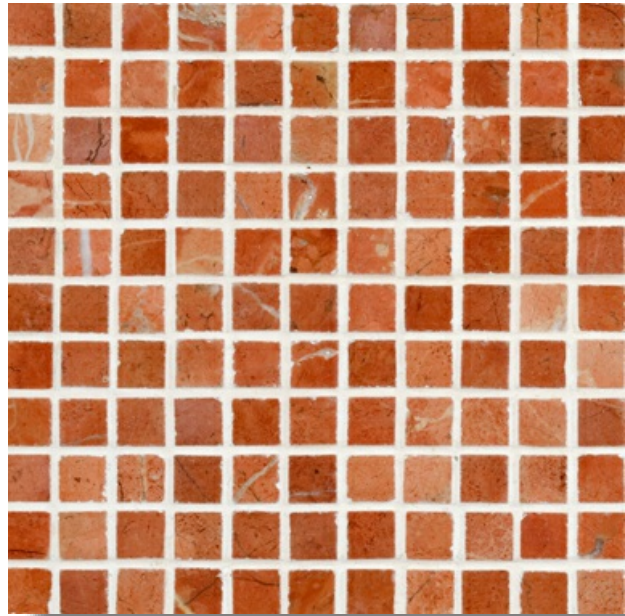

Cosa Marble Co.

info@cosamarble.com

www.cosamarble.com

1/2 x 1/2 Polished

Rojo Alicante

Style: Marble

ItmCd-E: MOSPRA SQUAREPO

ItmCd-W: MOSPRA SQUAREPO

Product Type: Mosaics

Color way: Rojo Alicante

Size: 12 x 12"

Thickness: 3/8"

Coverage per Piece: 1 sf

Weight per Piece: 3.8 lbs

Customization: yes

Case Quantity: n/a