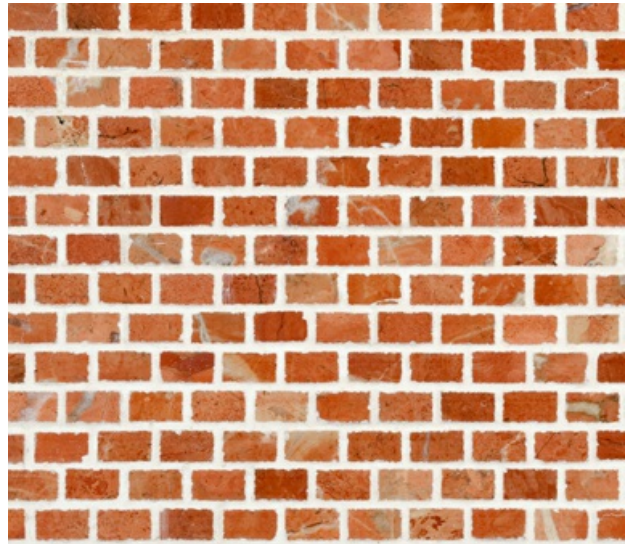

Cosa Marble Co.

info@cosamarble.com

www.cosamarble.com

3/8 x 5/8 Polished

Rojo Alicante

Style: Marble

ItmCd-E: MOSPRA BRICKPOL

ItmCd-W: MOSPRA BRICKPOL

Product Type: Mosaics

Color way: Rojo Alicante

Size: 12 x 12"

Thickness: 3/8"

Coverage per Piece: 1 sf

Weight per Piece: 3.8 lbs

Customization: yes

Case Quantity: n/a