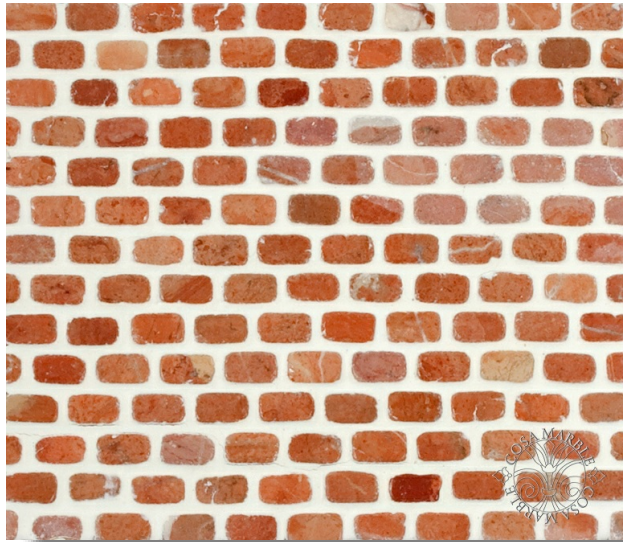

Cosa Marble Co.

info@cosamarble.com

www.cosamarble.com

3/8 x 5/8 Tumbled

Rojo Alicante

Style: Marble

ItmCd-E: MOSPRA BRICKTUM

ItmCd-W: MOSPRA BRICKTUM

Product Type: Mosaics

Color way: Rojo Alicante

Size: 12 x 12"

Thickness: 3/8"

Coverage per Piece: 1 sf

Weight per Piece: 3.8 lbs

Customization: yes

Case Quantity: n/a