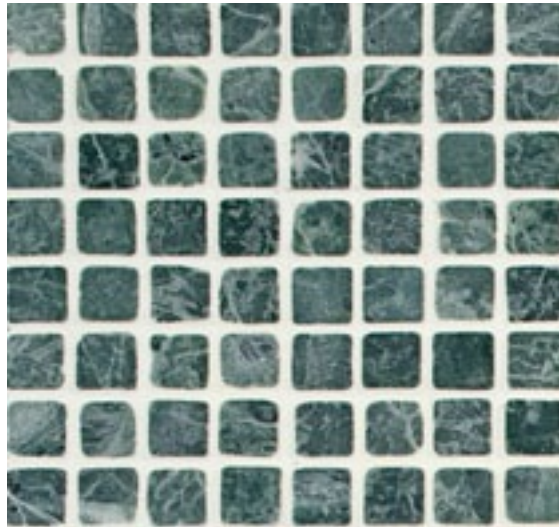

**Cosa Marble Co.**

info@cosamarble.com

www.cosamarble.com

1/2 x 1/2 Tumbled

Spring Green

Style: Stone Tiles

ItmCd-E: MOSPVJMSQUARET

ItmCd-W: MOSPVJMSQUARET

Product Type: Mosaics

Color way: Spring Green

Size: 12 x 12"

Thickness: 3/8"

Coverage per Piece: 1 sf

Weight per Piece: 4.5 lbs

Customization: no

Case Quantity: n/a