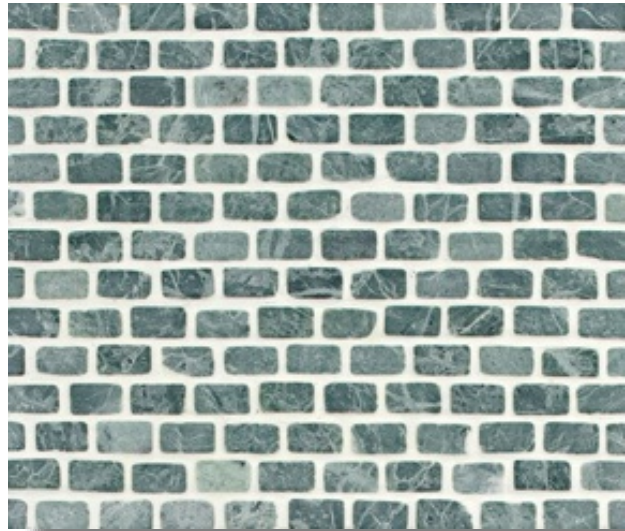

Cosa Marble Co.

info@cosamarble.com

www.cosamarble.com

3/8 x 5/8" Tumbled

Spring Green

Style: Stone Tiles

ItmCd-E: MOSPVJMBRICKT

ItmCd-W: MOSPVJMBRICKT

Product Type: Mosaics

Color way: Spring Green

Size: 12 x 12"

Thickness: 3/8"

Coverage per Piece: 1 sf

Weight per Piece: 4.5 lbs

Customization: no

Case Quantity: n/a