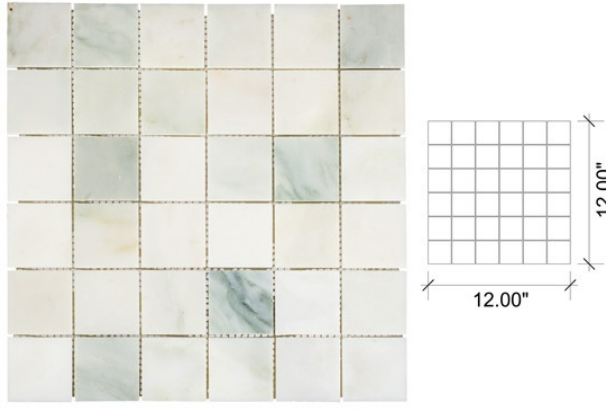

## 2 x 2 Honed

Statuary Spring

Style: Marble

ItmCd-E: MOSP2X2HONED

ItmCd-W: MOSP2X2HONED

Product Type: Mosaics

Color way: Statuary Spring

Size: 12 x 12"

Thickness: 3/8"

Coverage per Piece: 1 sf

Weight per Piece: 4.5 lbs

Customization: no

Case Quantity: n/a