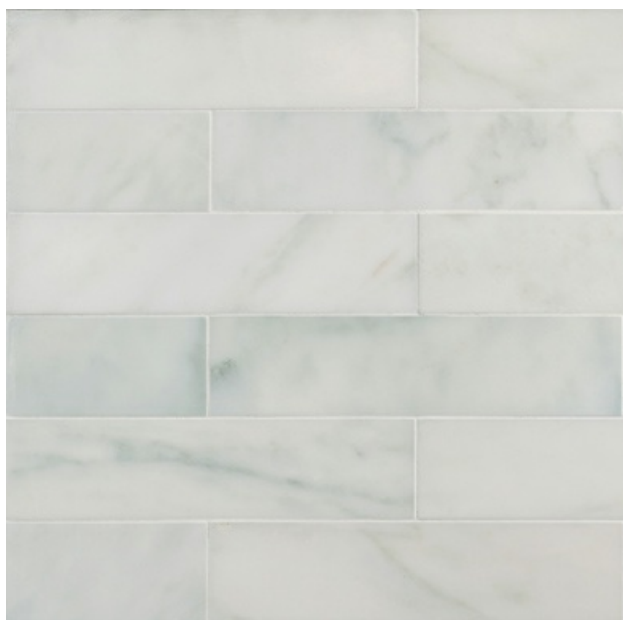

Cosa Marble Co.

info@cosamarble.com

www.cosamarble.com

3 x 12 honed

Statuary Spring

Style: Marble

ItmCd-E: NJPSS40

ItmCd-W: NJPSS40

Product Type: Tiles

Color way: Statuary Spring

Size: 3 x 12"

Thickness: 3/8"

Coverage per Piece: .25 sf

Weight per Piece: 1.5 lbs

Customization: yes

Case Quantity: n/a